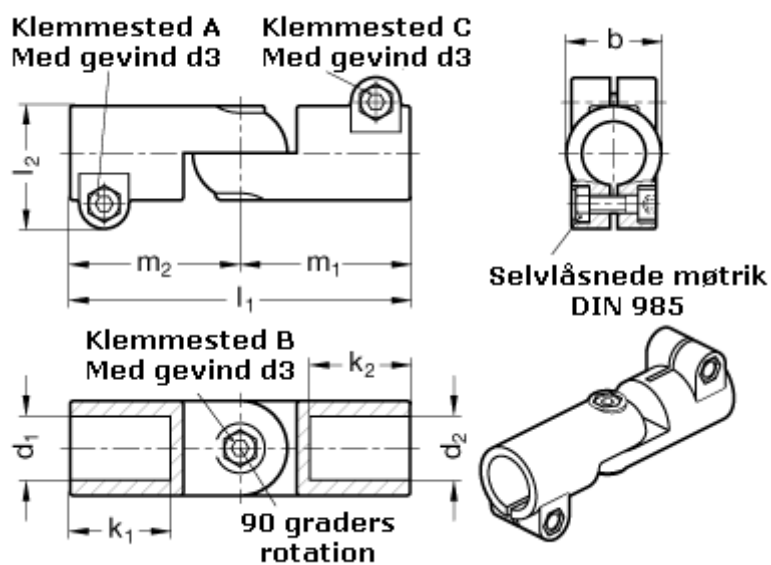

Article number: 20286B48B48S2SW

Description: E+G Swivel clamp connector joint  
GN286-B48-B48-S-2-SW

## Measures

$b = 65$	$m_1 = 115$
$d_1 = B48$	$m_2 = 115$
$d_2 = B48$	
$d_3 = M10$	
$k_1 = 74.0$	
$k_2 = 74.0$	
$l_1 = 230$	
$l_2 = 77.5$	